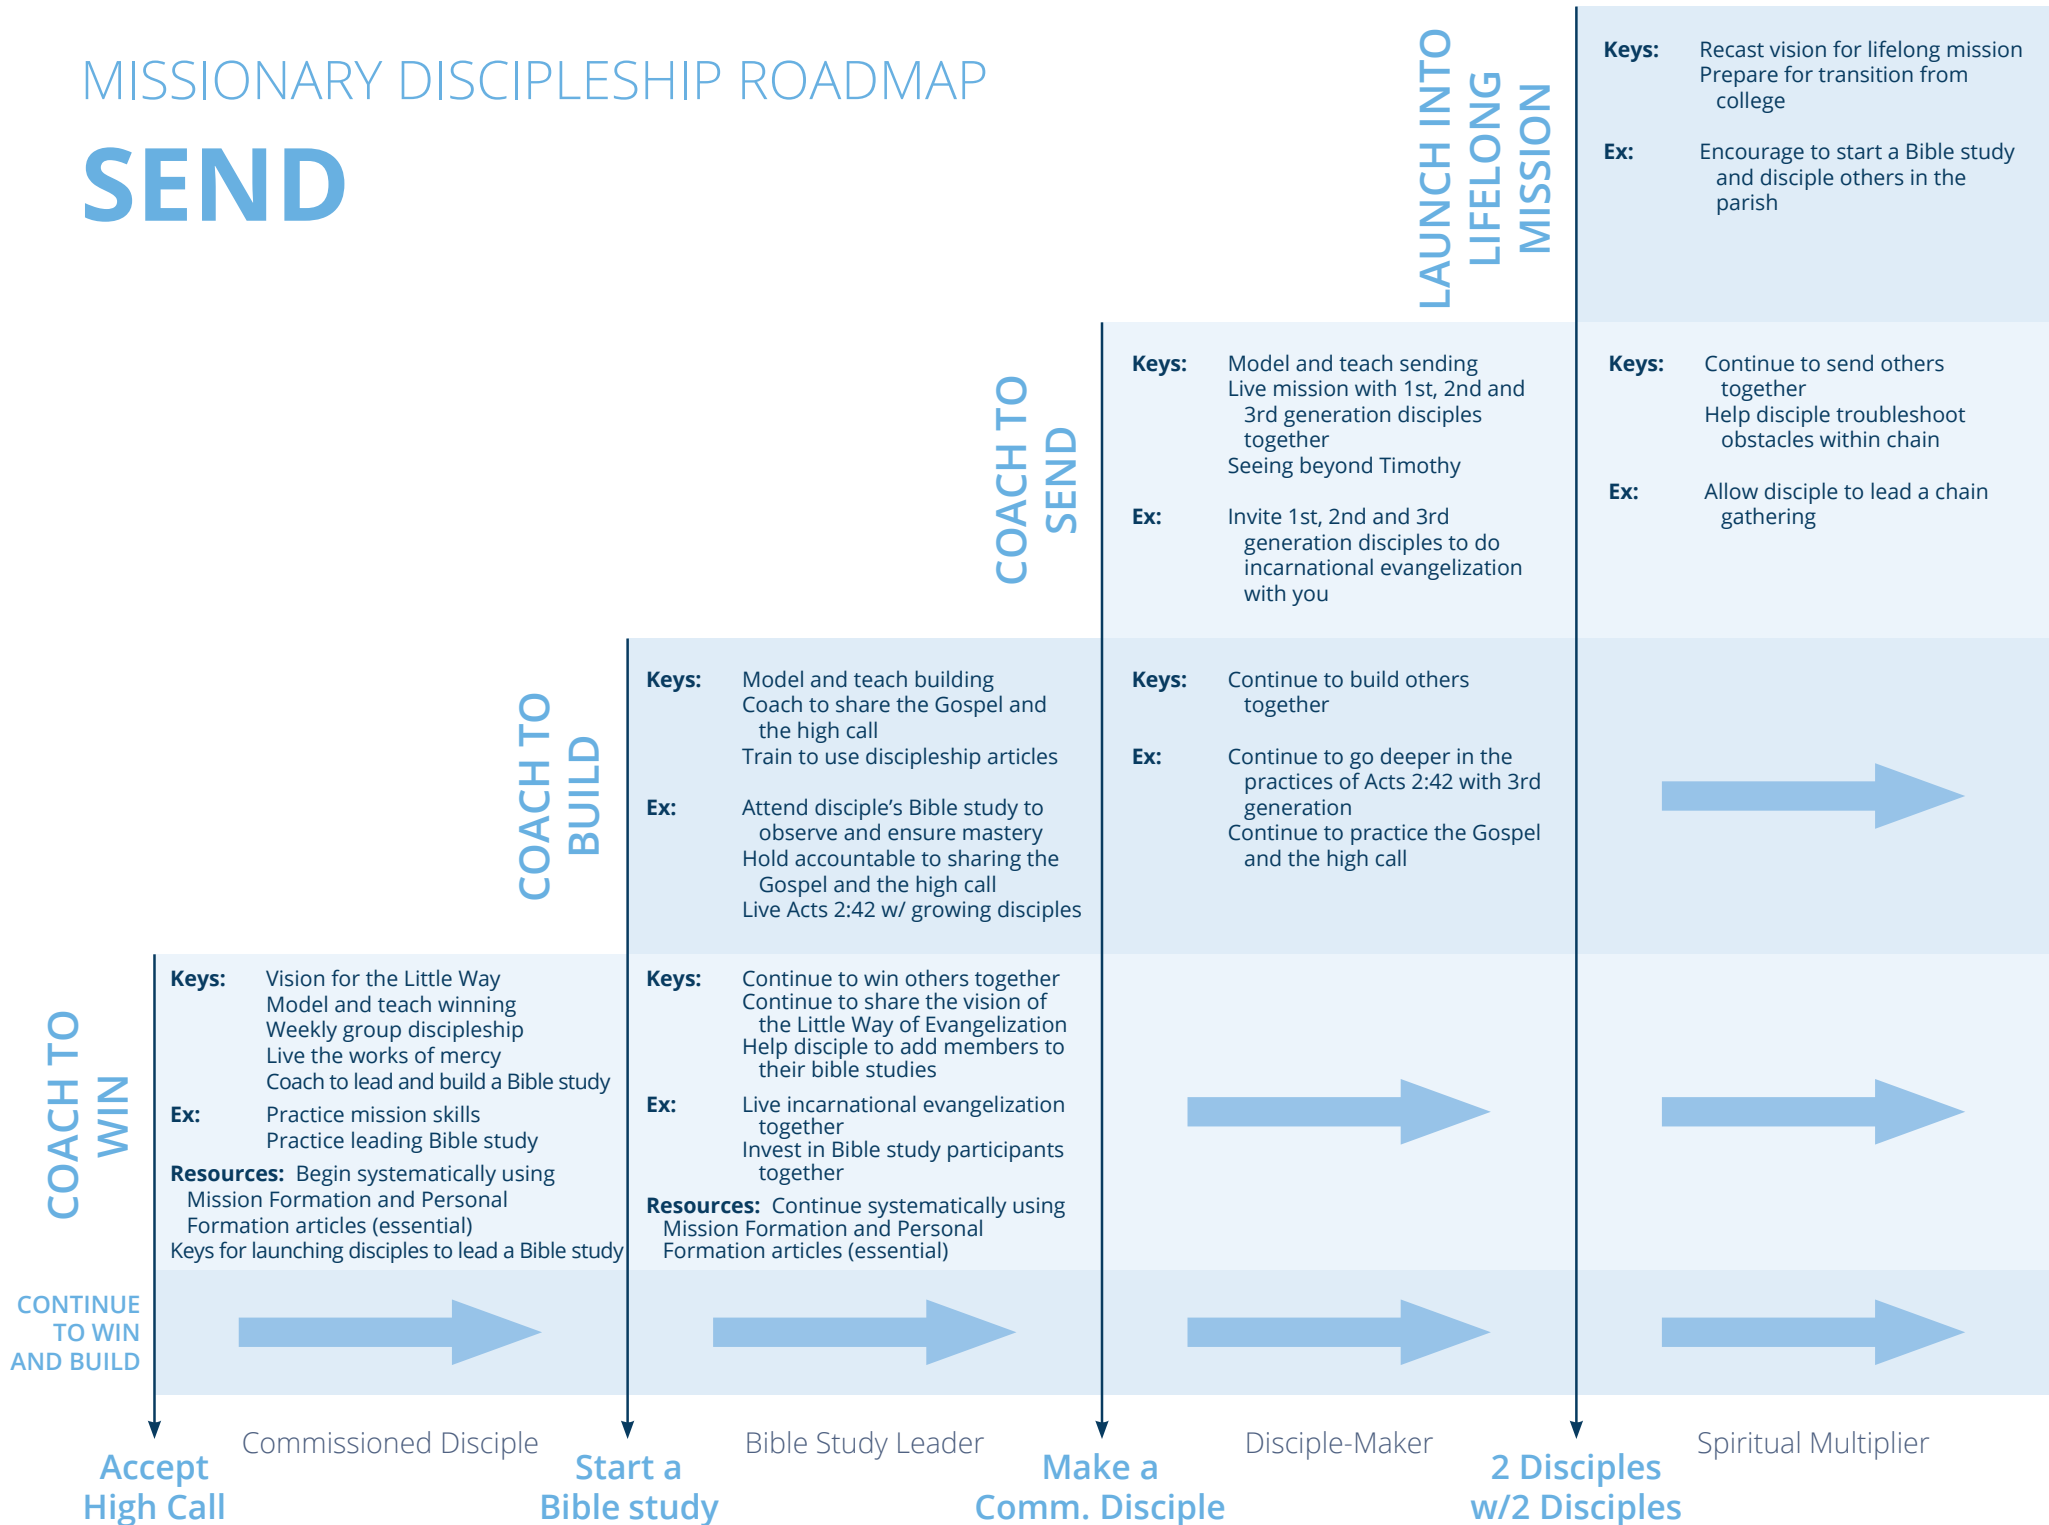

MISSIONARY DISCIPLESHIP ROADMAP

WIN

MISSIONARY DISCIPLESHIP ROADMAP

BUILD

ⁱ It will take at least 8 weeks to complete and maybe take a few more weeks but should be wrapped up within the time of a semester.

ⁱⁱ The high call will likely be shared at the end of these 9 articles, but some may be ready before then. If you think this is the case, discuss with your discipled and go for it! You can catch up on the incomplete Growing Discipleship articles as you go, but if they are ready to say "yes," move as soon as you can.

MISSIONARY DISCIPLESHIP ROADMAP

SEND

CONTINUE TO WIN AND BUILD

Accept High Call

Start a Bible study

Make a Comm. Disciple

2 Disciples w/2 Disciples