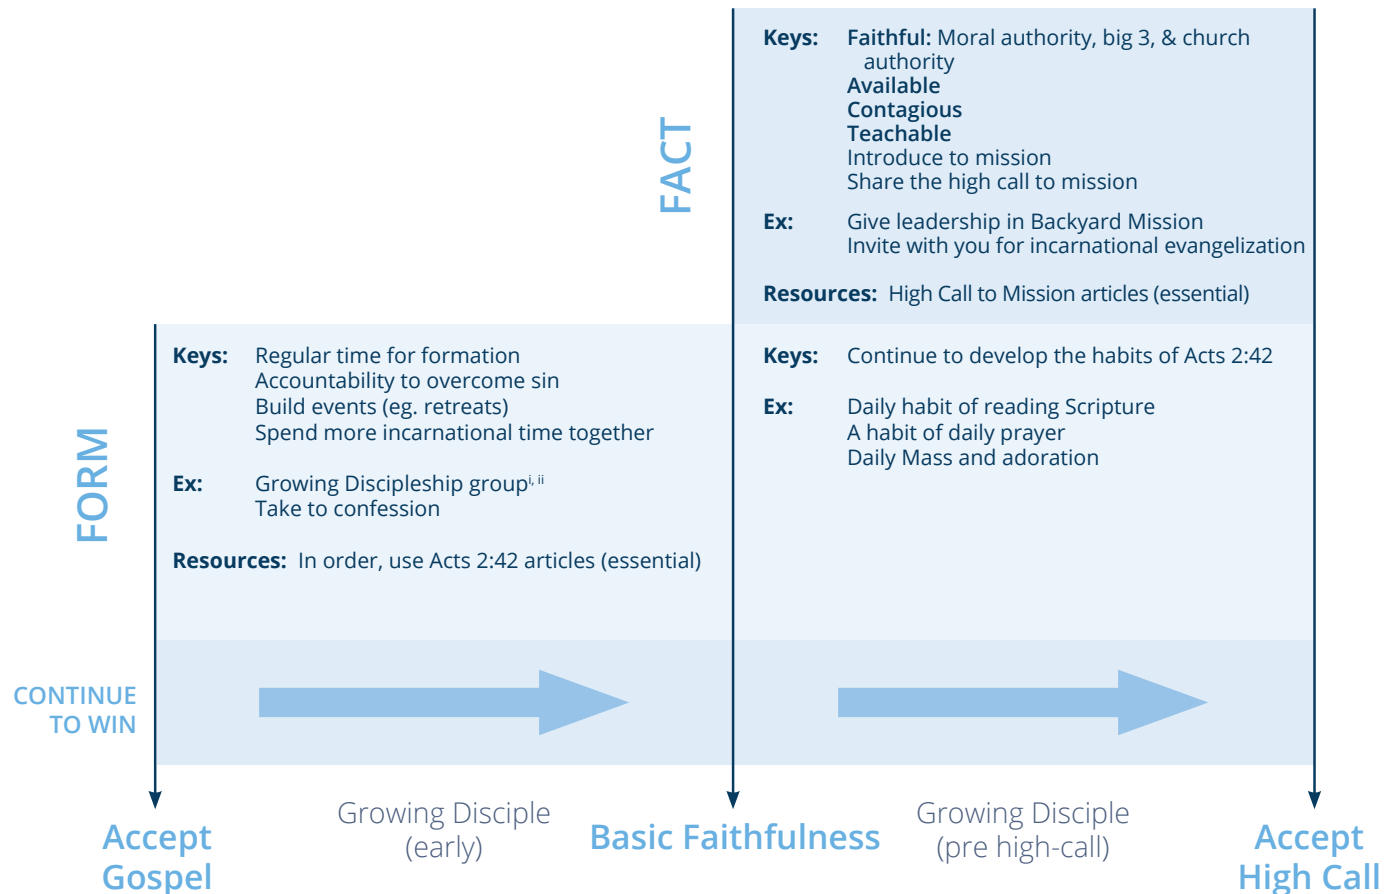

MISSIONARY DISCIPLESHIP ROADMAP

WIN

MISSIONARY DISCIPLESHIP ROADMAP

BUILD

ⁱ It will take at least 8 weeks to complete and maybe take a few more weeks but should be wrapped up within the time of a semester.

ⁱⁱ The high call will likely be shared at the end of these 9 articles, but some may be ready before then. If you think this is the case, discuss with your discipled and go for it! You can catch up on the incomplete Growing Discipleship articles as you go, but if they are ready to say "yes," move as soon as you can.

MISSIONARY DISCIPLESHIP ROADMAP

SEND

CONTINUE TO WIN AND BUILD

Accept High Call

Start a Bible study

Make a Comm. Disciple

2 Disciples w/2 Disciples