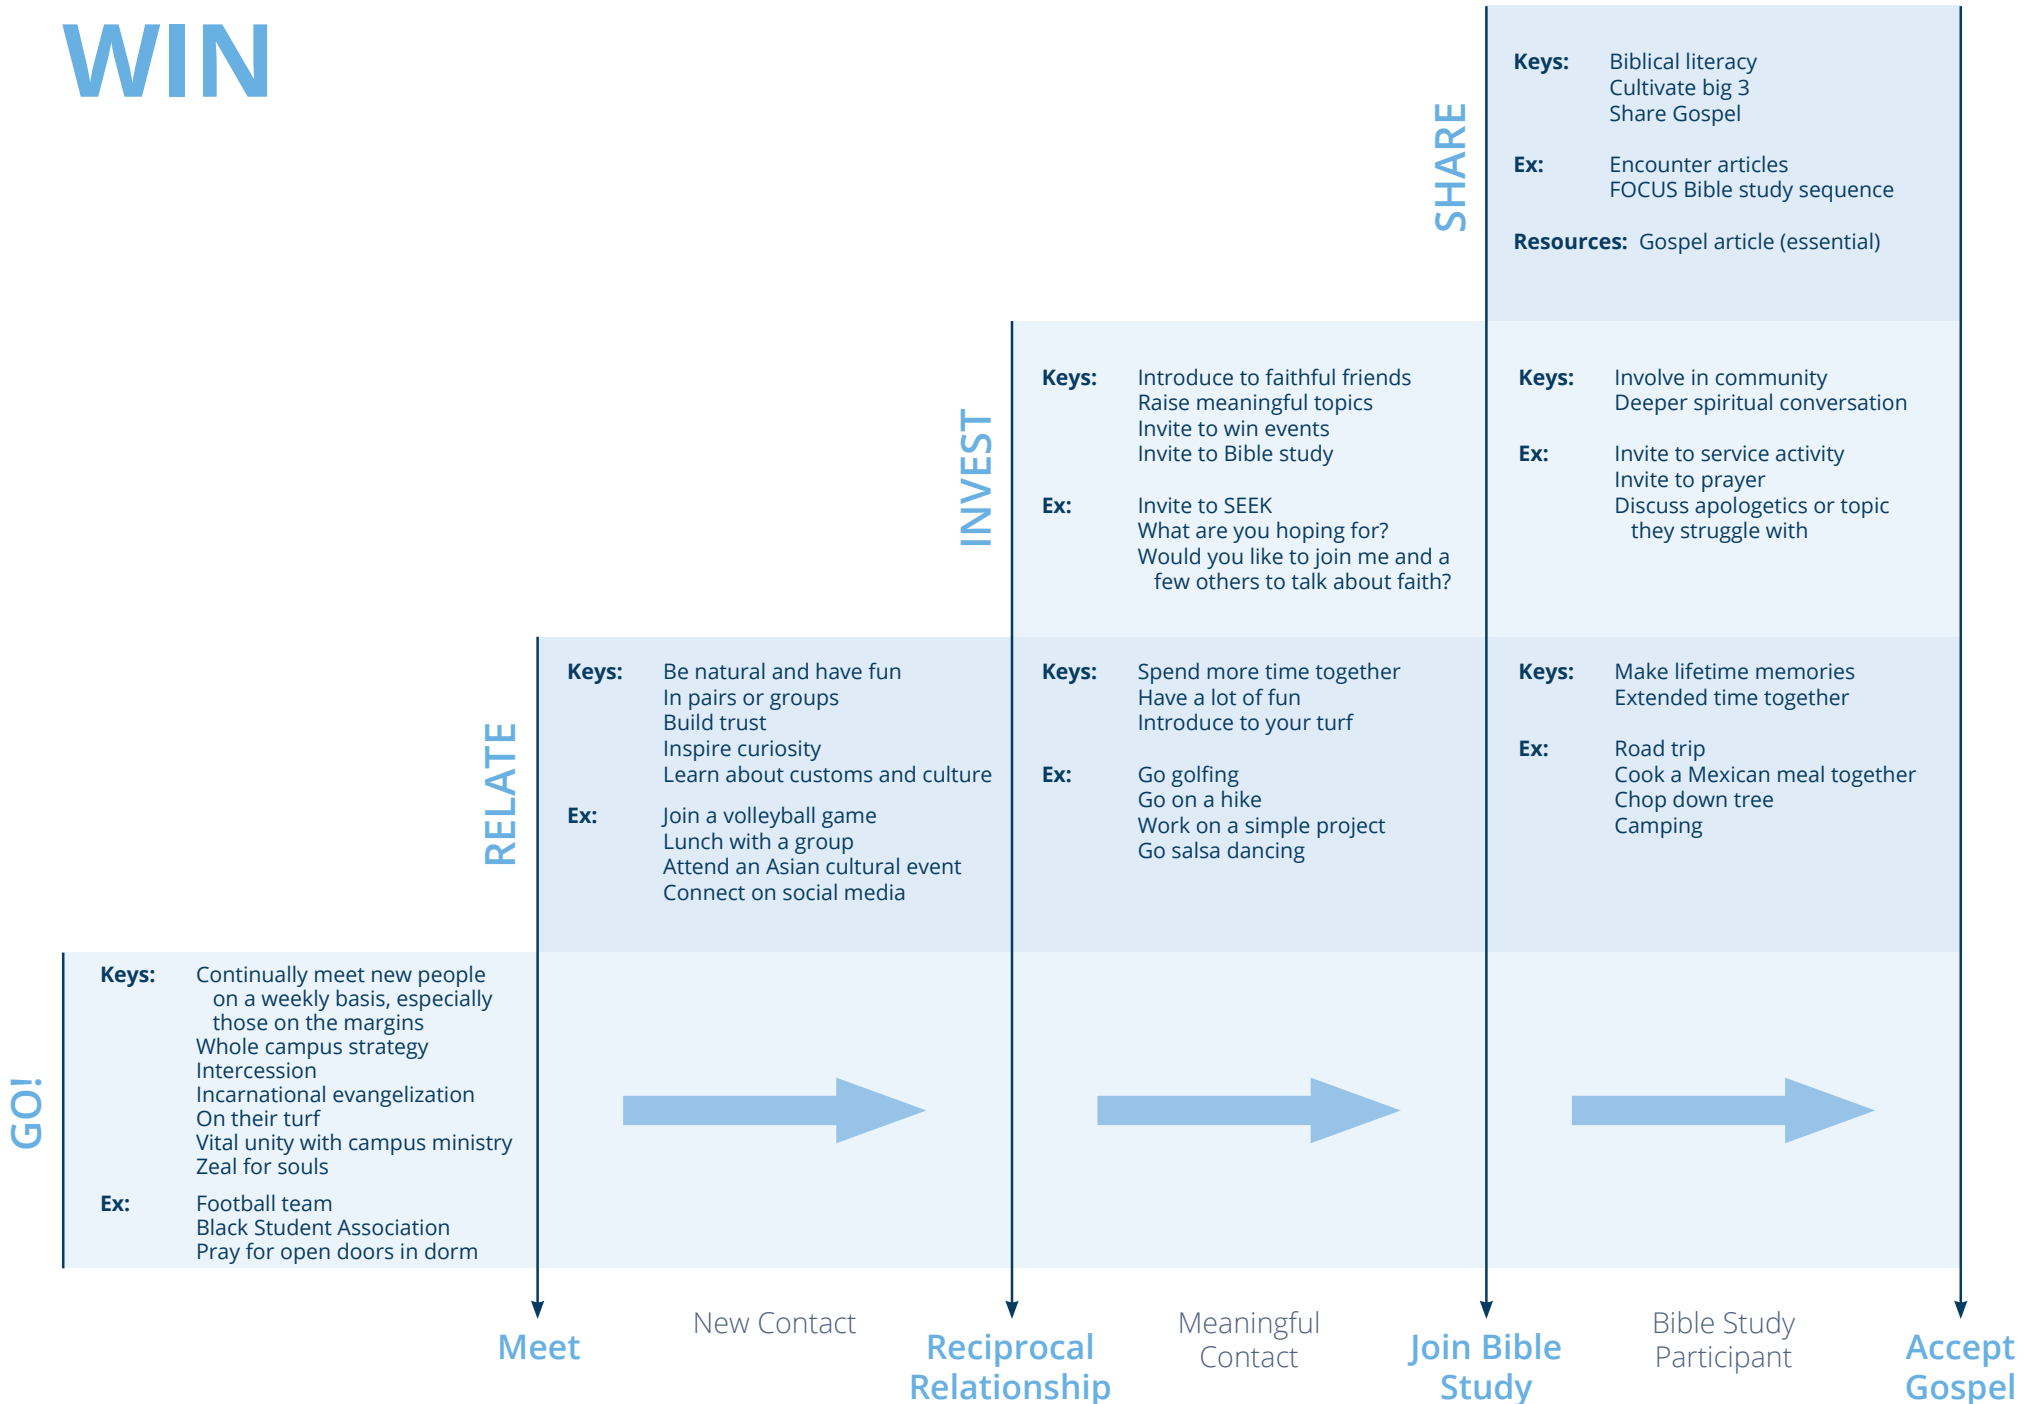

MISSIONARY DISCIPLESHIP ROADMAP

WIN

MISSIONARY DISCIPLESHIP ROADMAP

BUILD

ⁱ It will take at least 8 weeks to complete and maybe take a few more weeks but should be wrapped up within the time of a semester.

ⁱⁱ The high call will likely be shared at the end of these 9 articles, but some may be ready before then. If you think this is the case, discuss with your discipled and go for it! You can catch up on the incomplete Growing Discipleship articles as you go, but if they are ready to say "yes," move as soon as you can.

MISSIONARY DISCIPLESHIP ROADMAP

SEND

CONTINUE TO WIN AND BUILD

Accept High Call

Start a Bible study

Make a Comm. Disciple

2 Disciples w/2 Disciples